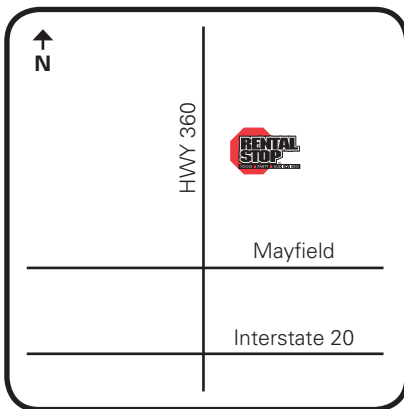

## TWO LOCATIONS SERVICING

Arlington, Mansfield, Grand Prairie, and the entire DFW area

### RENTAL STOP #1 GRAND PRAIRIE

near I-20 and Highway 360,  
next to Forever Young Record Store  
972.336.0059 | 817.336.0059  
Fax: 972.336.0605  
sales@rentalstops.com

2935 S. Highway 360  
Grand Prairie, TX 75052