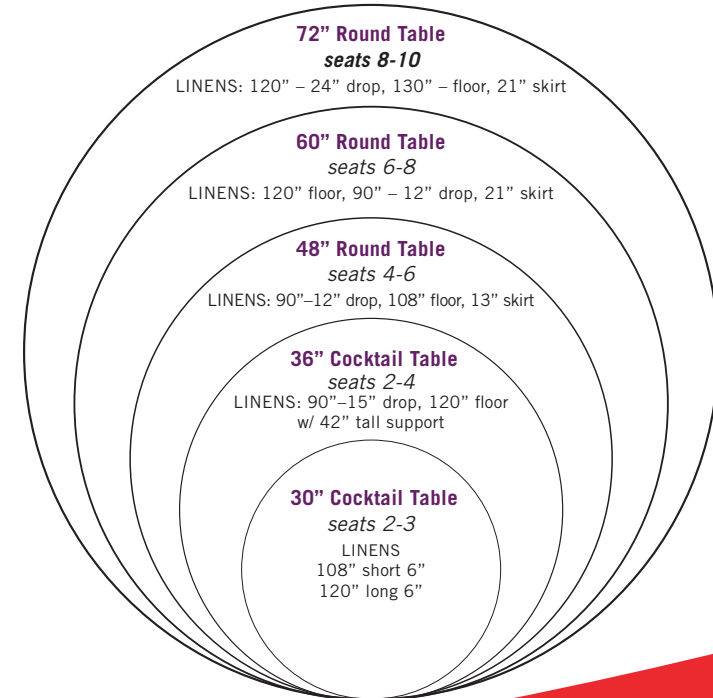

DELIVERY / PICKUP Delivery and pickup are available at reasonable rates. There will be an extra charge for deliveries not on the ground floor. Please call for the charge to your specific location. To avoid these charges, you may pick up and return items rented to our store. Linens should be dry and refuse free to prevent mildew and staining. Tables, chairs and other rental items should be gathered in a single location convenient for pickup.

SETUP / TAKE DOWN We can setup and knockdown tables and chairs if advance arrangements have been made. There is an additional charge for this service.

RESPONSIBILITY Responsibility for rental items remains with the customer from delivery to time of return. Please be sure equipment is secured, and protected from the weather when not in use. All equipment has replacement value. Replacement charges are made for lost or damaged items.

MISCELLANEOUS

	DAILY
Rollaway bed	$11.50
Car Seat.	$10.50
Clothing Rack with wheels	$10.50
Crib.	$12.00
Metal Detector	$37.00

TABLES SIZES & LINEN LENGTHS

BANQUET TABLES

4' Banquet Table <i>seats 4</i>	6' Banquet Table <i>seats 6-8</i>	8' Banquet Table <i>seats 8-10</i>
LINENS 102"x102"-24" DROP	LINENS 60"x120" front/back 15" drop 90"x132" to the floor 13'skirt – 3 sides 21'skirt – all sides <i>skirting clips included</i>	LINENS 60"x132" front/back 15" drop 90"x156" to the floor 21'skirt – 3 sides <i>skirting clips included</i>

ROUND TABLES